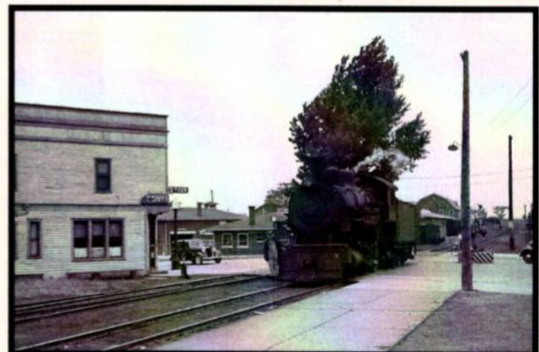

**For Dealer Information Contact:
Jon Vick (715) 305-3493**