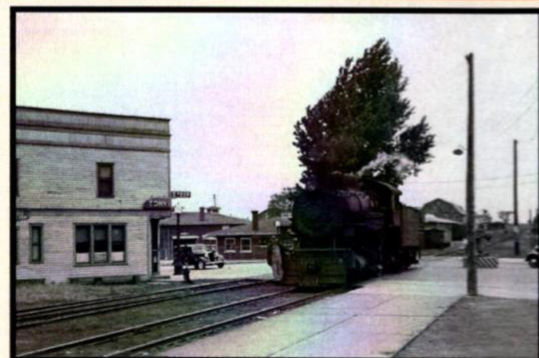

**For Dealer Information Contact:
Jon Vick (715) 305-3493**